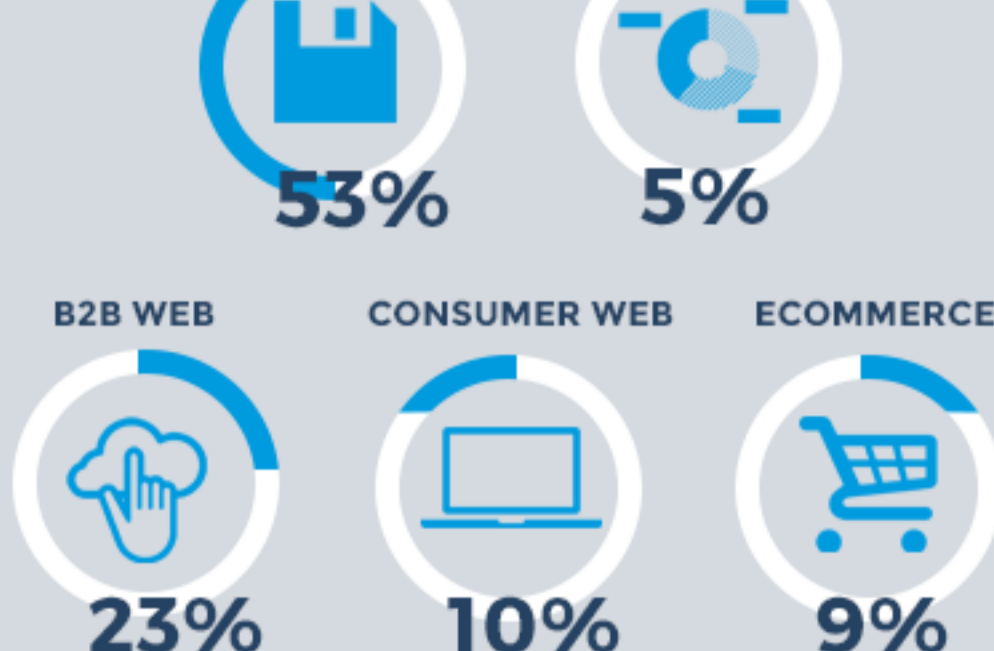

SECTOR BREAKDOWN OF TOP 100 COMPANIES

THE TOP 100