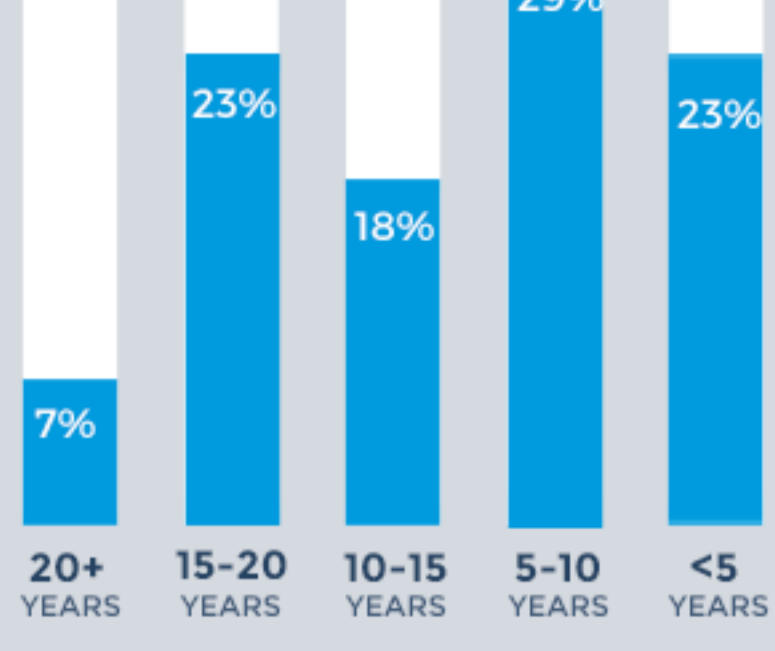

AGE BREAKDOWN OF TOP 100 COMPANIES